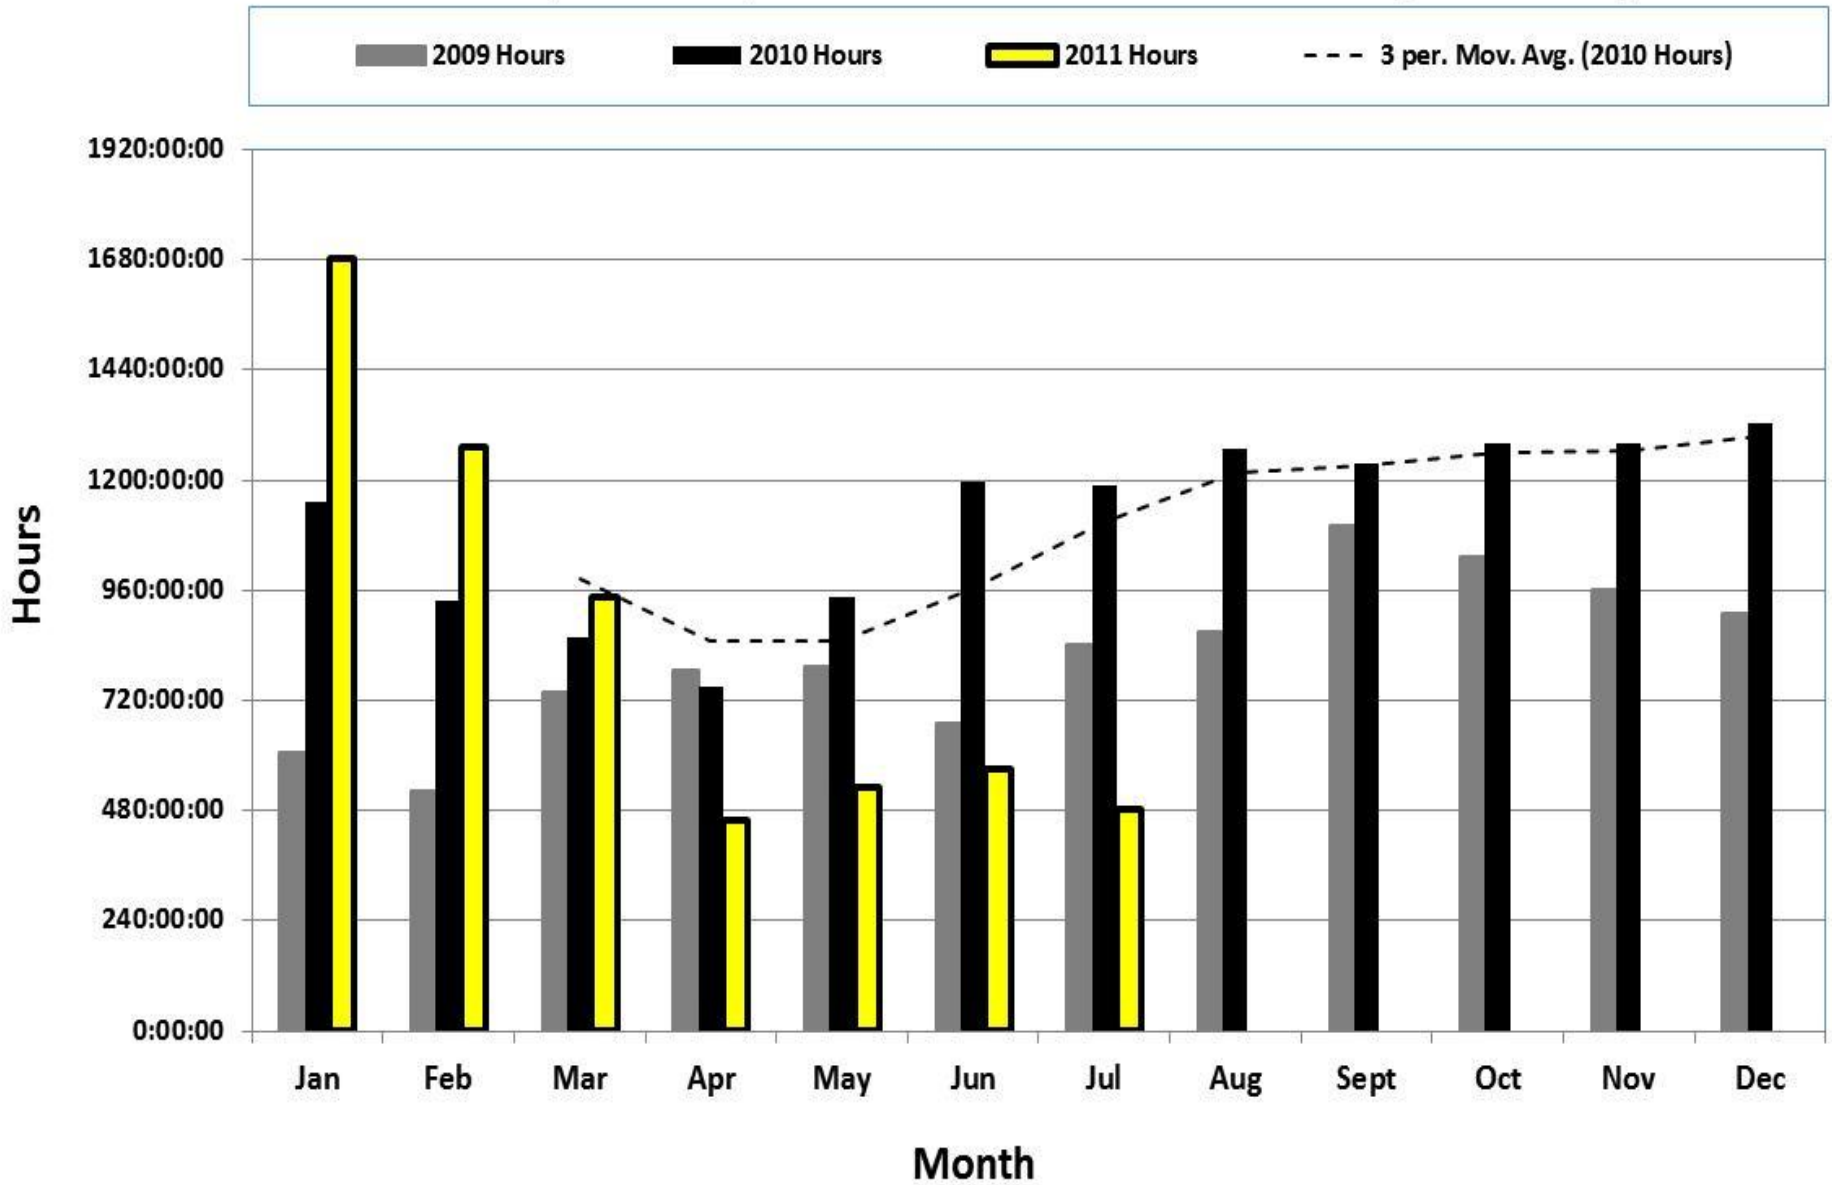

RIVERSIDE COUNTY

COMMUNITY HEALTH AGENCY • DEPARTMENT OF PUBLIC HEALTH
EMERGENCY MEDICAL SERVICES AGENCY

RIVERSIDE COUNTY AMBULANCE ED WAIT TIME DATA

August 22, 2011

Riverside County Monthly Ambulance Wait Time Hours (2009-2011)